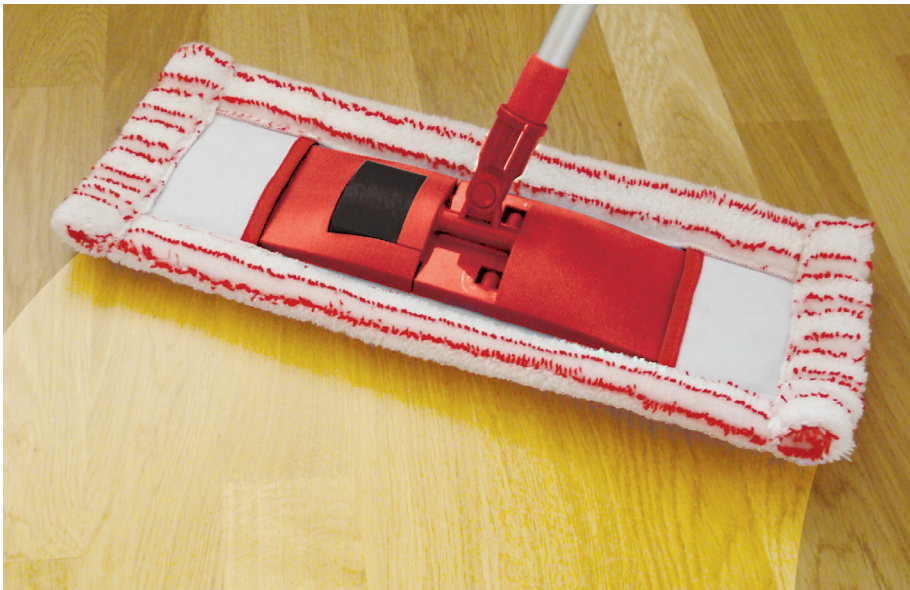

# Easyclean Dual Purpose Mop

## Key Features:

For Wet and Dry Cleaning.

Unika EasyClean can be used on any type of floor covering – wood, laminate, tiles, linoleum etc.

EasyClean enables a thorough wash without any risk of damage. It will prevent the use of excessive water on wood and laminate floors, which can cause damage through joint opening.

- The cotton fibres remove dust and loose dirt.
- The tough sponge strips when wet will give a thorough clean.
- Machine washable cloth.

## Directions for Use:

Using figure of eight movements the microfibre pad will easily pick up grease, dust and dirt.

Spray Cleaner onto floor and wipe dry with mop.